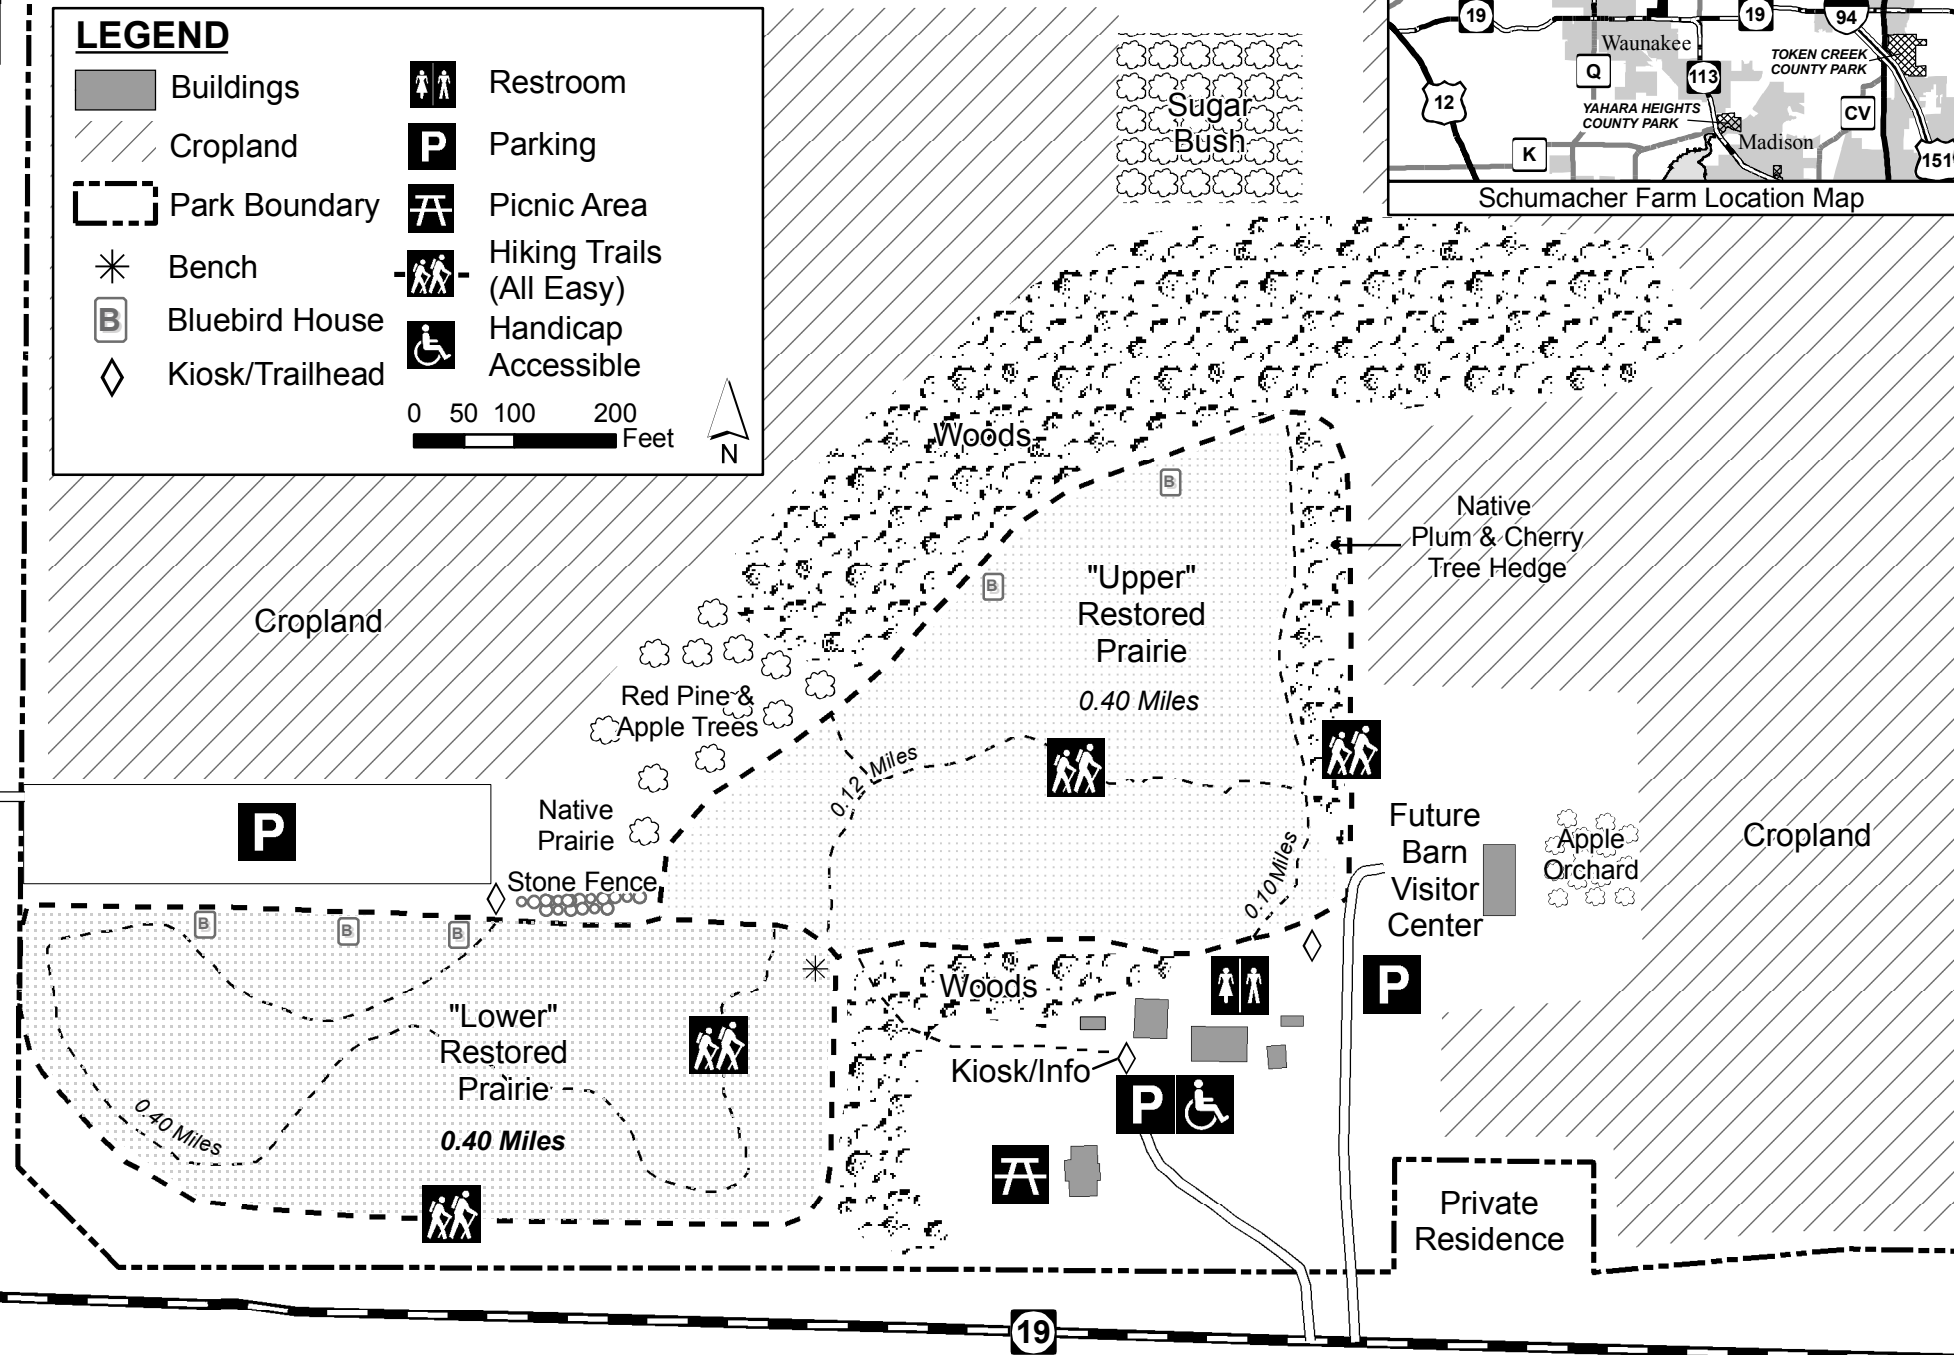

# SCHUMACHER FARM PARK

5682 STATE HWY 19 WAUNAKEE, WI 53597

Schumacher Farm Location Map

## LEGEND

- Buildings
- Cropland
- Park Boundary
- Bench
- Bluebird House
- Kiosk/Trailhead
- Restroom
- Parking
- Picnic Area
- Hiking Trails (All Easy)
- Handicap Accessible

0 50 100 200 Feet

Schumacher Road

19