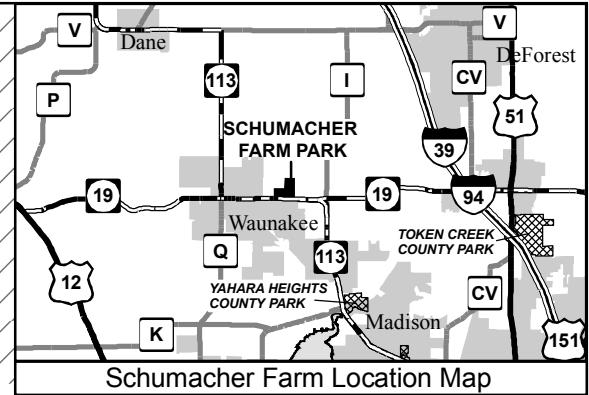

# SCHUMACHER FARM PARK

5682 STATE HWY 19 WAUNAKEE, WI 53597

Schumacher Farm Location Map

## LEGEND

- Buildings
- Cropland
- Park Boundary
- Bench
- Bluebird House
- Kiosk/Trailhead
- Restroom
- Parking
- Picnic Area
- Hiking Trails (All Easy)
- Handicap Accessible

0 50 100 200 Feet

Schumacher Road